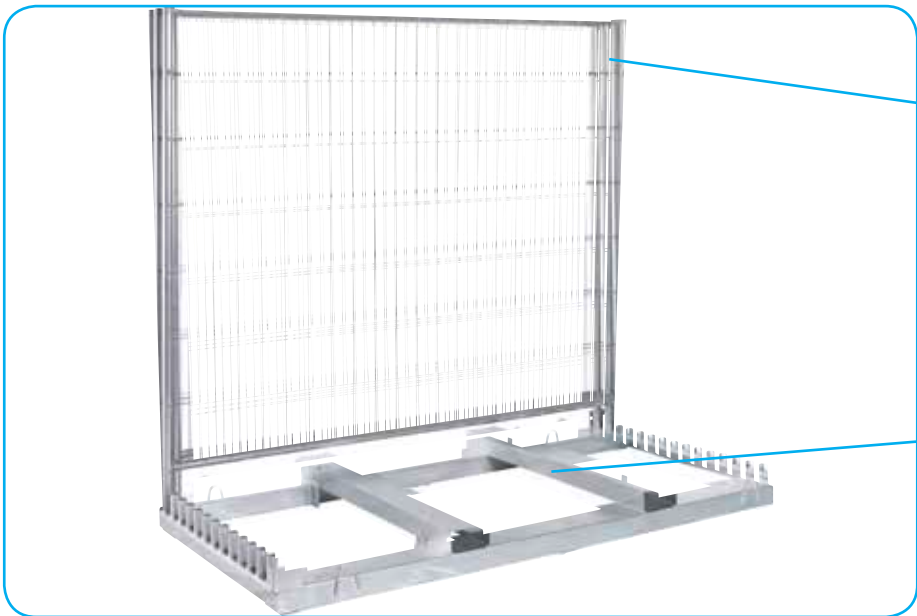

Stacking Rails

Stacking Rails TP26 ArtikelNr.1400
Stacking Rails TP30 ArtikelNr.1401

Item Nr. 1115 TP26 / Item Nr. 1113 TP30

Transport pallet system for safe and easy transport and storage of 26 or 30 temporary fence panels with double stacking rails. Includes crane hook.

Transport Pallet 30 2.2 m

Crane Hook

Item Nr. 1114 TP30 Infill Panel

Transport pallet system for safe and easy transport and storage of 30 panels with double stacking rails. Includes crane hook.